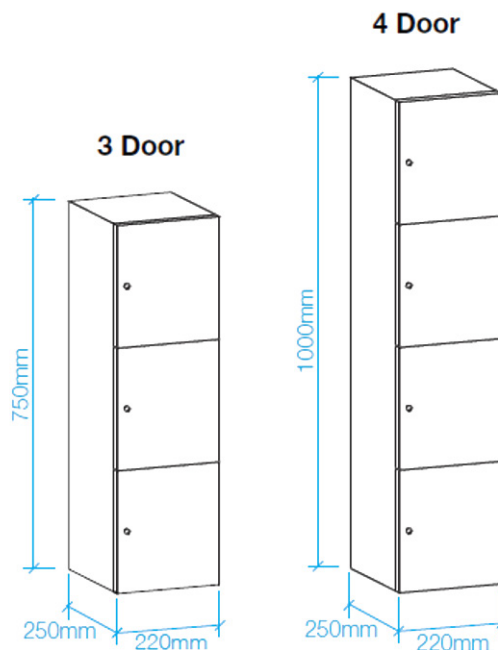

## INTERLOC LOCKER TYPE MINI LOCKERS

**SQUARE DOOR 1-7 DOORS HIGH.  
SUITABLE: WALLET, KEYS, MOBILE  
PHONE, SMALL PERSONAL ITEMS.  
CONFINED OR OPEN SPACES.**

- ▶ Defense Force - Night Clubs - Gyms - Office
- ▶ Wall mounted or plinth Base
- ▶ Doors .220mm w x .250mm h - Locker .250mm d
- ▶ Suitable Locking - Digital Keypad - Std Master Key - Padlock Receptor
- ▶ Large range of colours from various suppliers
- ▶ Matching end panels or filler panels