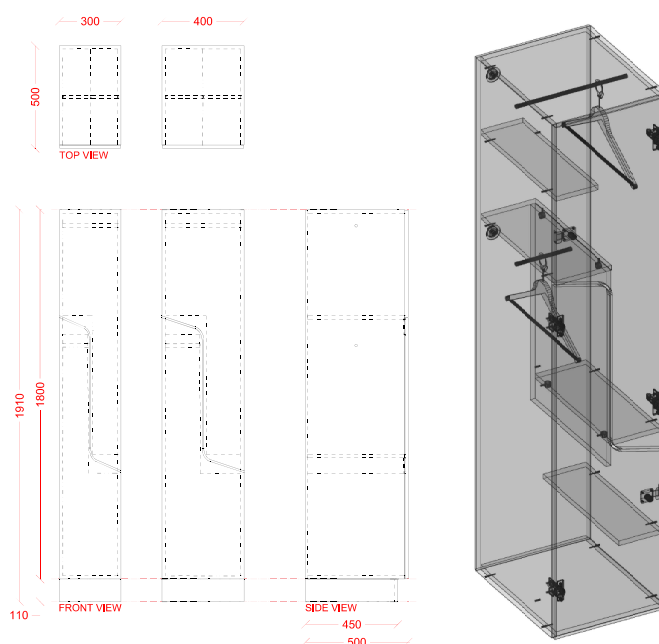

INTERLOC LOCKER TYPE

INTERLOC B WAVE LONG NECK

**DOOR INTERLOCKING TYPE.
LONG HANGING LENGTH.
SUITABLE: COATS, BAGS, SHIRTS, TROUSERS ETC.**

- ▶ 1800mm high x 500mm deep (standard)
- ▶ 300mm wide or 400mm wide (standard)
- ▶ Hanging height 1165mm
- ▶ Coat hangers included
- ▶ Custom dimensions available upon request
- ▶ Interloc Plinth 110mm high black (standard)
- ▶ Or Custom height plinth (Interloc recommend no lower than 80mm) custom colours also available
- ▶ Nominate Interloc Locking - request Interloc options
- ▶ Bulkheads available
- ▶ End Panels / Filler Panels to suit
- ▶ Interloc Numbering coloured labels or option for printed labels at extra cost
- ▶ Vents optional (vertical or horizontal)
- ▶ Sloping Tops optional
- ▶ Coloured Internals optional